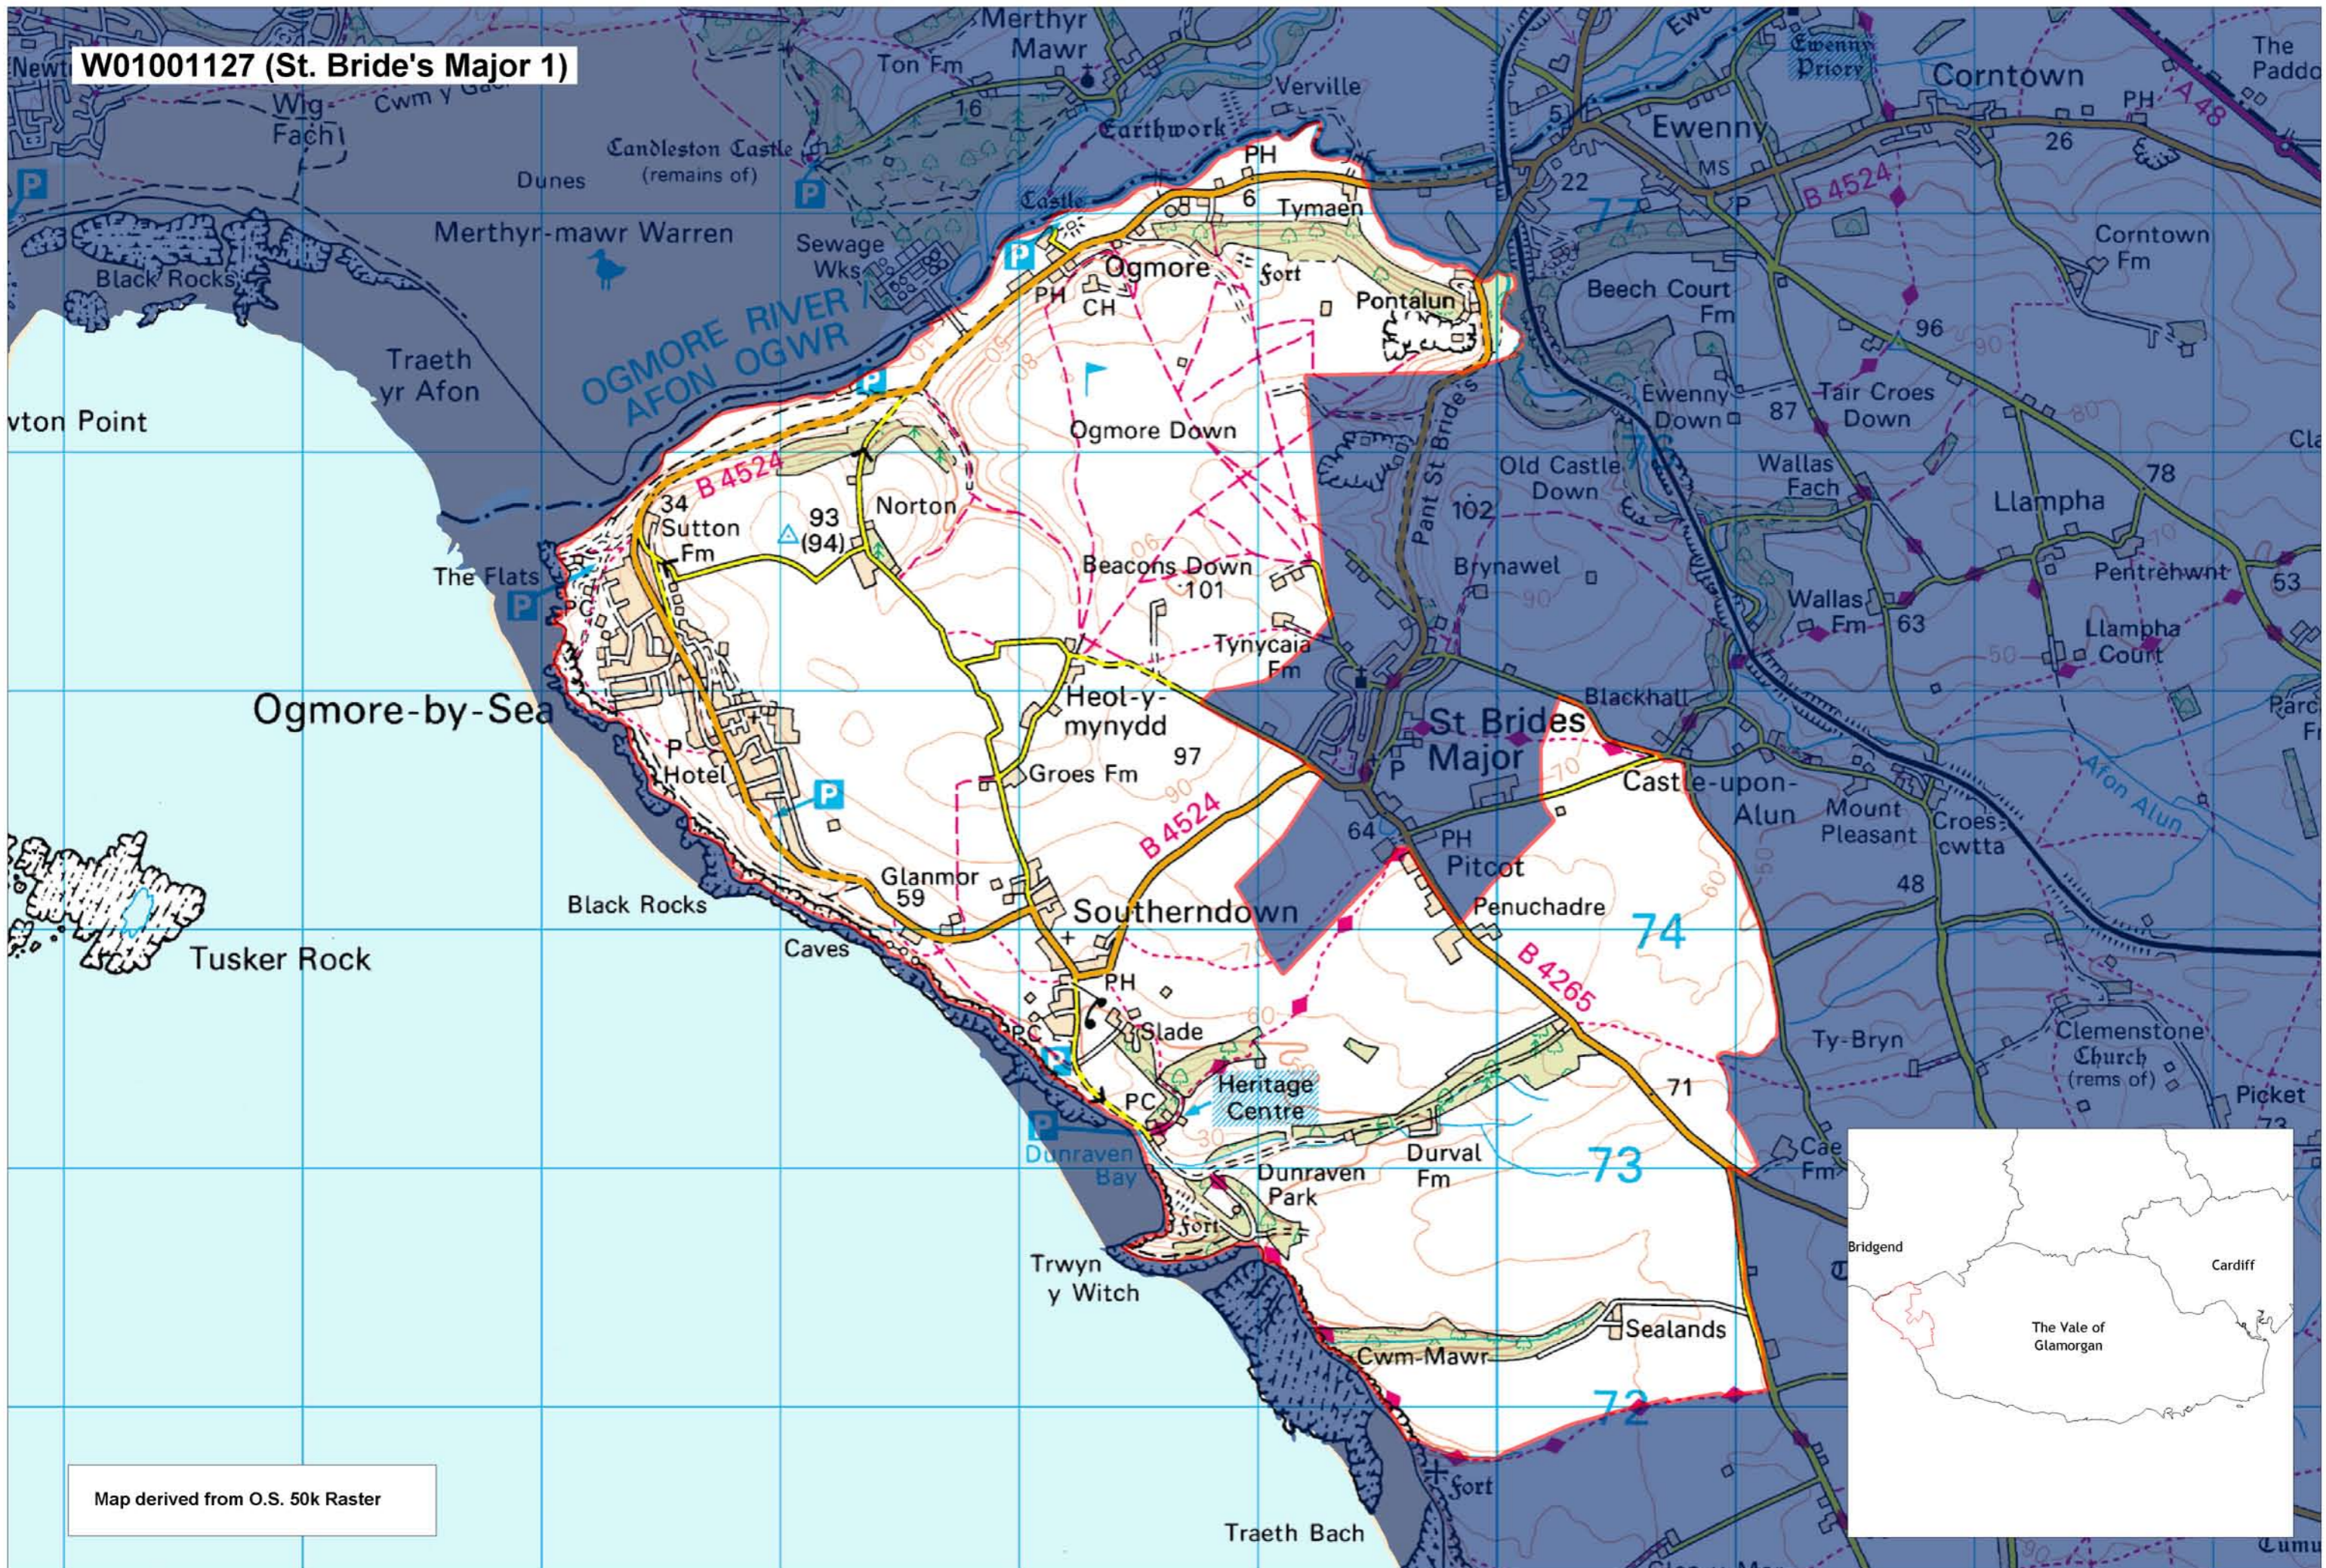

W01001127 (St. Bride's Major 1)

Map derived from O.S. 50k Raster

This map is based upon the Ordnance Survey material with the permission of Ordnance Survey on behalf of The Controller of Her Majesty's Stationery Office. © Crown copyright 2008. Unauthorised reproduction infringes Crown copyright and may lead to prosecution or civil proceedings. Welsh Assembly Government. Licence Number: 100017916. Mae'r map hwn yn seiliedig ar ddeunydd yr Arolwg Ordnans gyda chaniatâd Arolwg Ordnans ar ran Rheolwr Lyfrau Ei Mawrhydi. © Hawffraint y Goron 2008. Mae atgynhyrchu heb ganiatâd yn torri hawffraint y Goron a gall hyn arwain at erlyniad neu achos sifil. Llywodraeth Cynulliad Cymru. Rhif trwydded 100017916.

Produced by Cartographics, Statistical Directorate, Welsh Assembly Government. Cynhyrchwyd gan Cartograffeg, Y Gytarwyddiaeth Ystadegol, Llywodraeth Cynulliad Cymru.